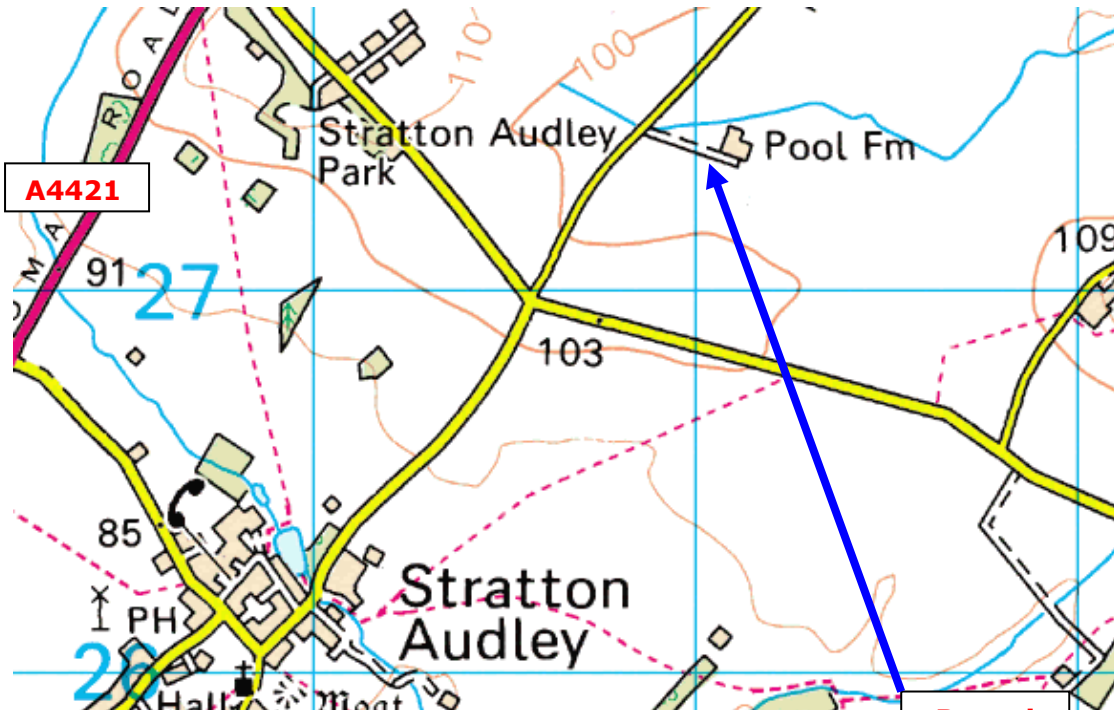

Directions to Banzai Action Sports and The London Rally School

**Stratton Court Barn
Pool Farm
Stratton Audley
Bicester
Oxford
OX27 9AJ
(01869 278199**

From Junction 9 M40 – Proceed through Bicester on A4421 towards Buckingham. Ignore the first two turnings to Stratton Audley and take the next turning right, signposted Godington and Poundon. At the first crossroads (approx ¾ mile) turn left. Pool Farm is the first turning on the right (330 yards).

From Junction 10 M40 – Turn left as you come off J10. Go to next roundabout and turn right towards Bicester. Proceed about ½ mile and turn left at turning for Stoke Lyne. Go until you come to 'T' junction (about 3 miles). At that junction turn left (A4421). Go about a mile until you come to next turning right, signposted Godington and Poundon. At the first crossroads (approx ¾ mile) turn left. Pool Farm is the first turning on the right (330 yards).