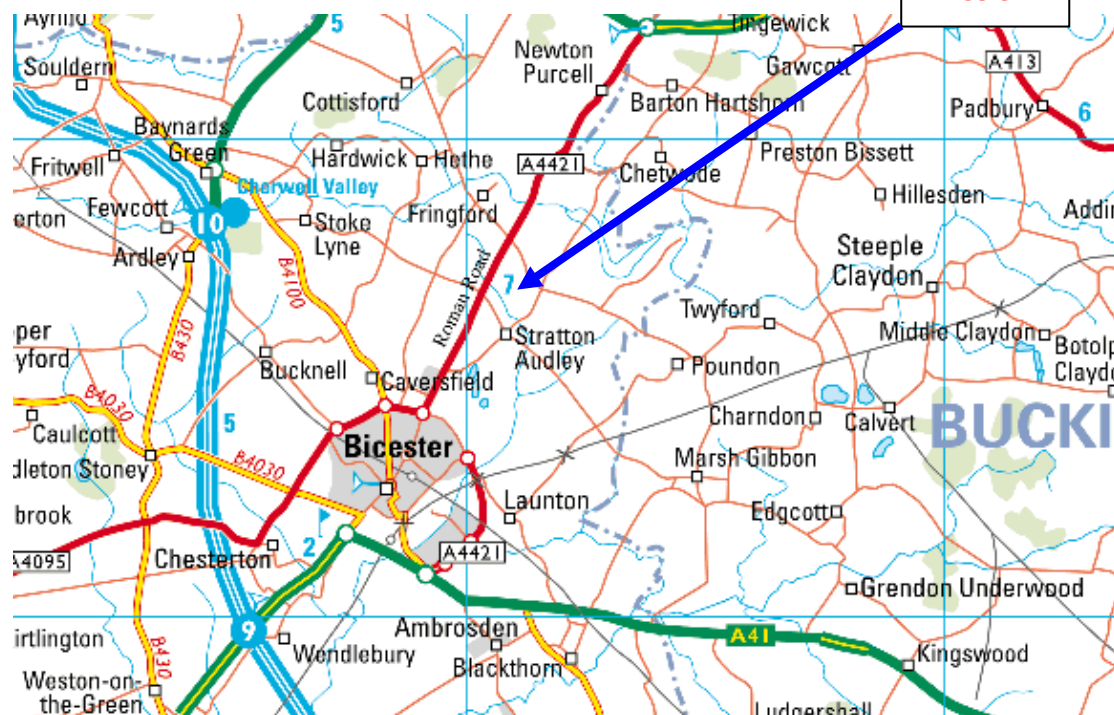

Directions to Banzai Action Sports and The London Rally School

**Stratton Court Barn
Pool Farm
Stratton Audley
Bicester
Oxford
OX27 9AJ
(01869 278199**

From Junction 9 M40 – Proceed through Bicester on A4421 towards Buckingham. Ignore the first two turnings to Stratton Audley and take the next turning right, signposted Godington and Poundon. At the first crossroads (approx ¾ mile) turn left. Pool Farm is the first turning on the right (330 yards).

From Junction 10 M40 – Turn left as you come off J10. Go to next roundabout and turn right towards Bicester. Proceed about ½ mile and turn left at turning for Stoke Lyne. Go until you come to 'T' junction (about 3 miles). At that junction turn left (A4421). Go about a mile until you come to next turning right, signposted Godington and Poundon. At the first crossroads (approx ¾ mile) turn left. Pool Farm is the first turning on the right (330 yards).